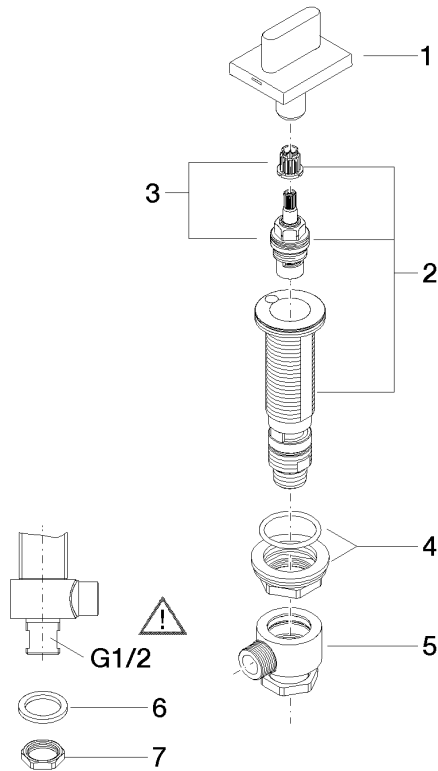

20 004 705

- hole diameter 32 mm
- rosette 60 x 47 mm
- with cold marking

	Brushed Champagne (22kt Gold)	20 004 705-46
	Chrome	20 004 705-00
	Brushed Platinum	20 004 705-06
	Dark Chrome	20 004 705-19
	Champagne (22kt Gold)	20 004 705-47
	Brushed Dark Platinum	20 004 705-99

20 004 705

mm [inches]

Flow rate chart

Certificates

IAPMO_N-4976.

LGA_28687.

IAPMO_6397.

WRAS_240202020.

20 004 705

Parts for other finishes can be found here: [Chrome](#)

Spare parts list

No.	Item Number	Name	Quantity used	Delivery time
1	90 20 70 051 06-46	handle (cold)	1	30
2	04 17 11 058 53 90	side panel	1	2
3	90 90 03 153 00 90	top	1	2
4	04 23 10 032 78 90	fixing set	1	2
5	04 17 11 023 10 90	distributor	1	2
6	90 23 30 040 00-46	threaded connector	1	-
Spare part can no longer be ordered, please order the replacement item				
7	09 30 11 059 90	disc	1	2
8	09 23 10 012 90	nut	1	2