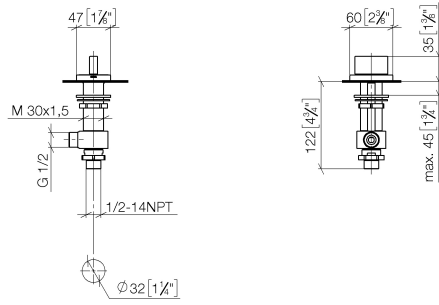

20 004 705

- hole diameter 32 mm
- rosette 60 x 47 mm
- with cold marking

	Brushed Champagne (22kt Gold)	20 004 705-46
	Chrome	20 004 705-00
	Brushed Platinum	20 004 705-06
	Dark Chrome	20 004 705-19
	Champagne (22kt Gold)	20 004 705-47
	Brushed Dark Platinum	20 004 705-99

20 004 705

mm [inches]

Flow rate chart

Certificates

IAPMO_N-4976.

LGA_28687.

IAPMO_6397.

WRAS_240202020.

20 004 705

Parts for other finishes can be found here: [Chrome](#)

Spare parts list

No.	Item Number	Name	Quantity used	Delivery time
1	90 20 70 051 06-46	handle (cold)	1	30
2	04 17 11 058 53 90	side panel	1	2
3	90 90 03 153 00 90	top	1	2
4	04 23 10 032 78 90	fixing set	1	2
5	04 17 11 023 10 90	distributor	1	2
6	90 23 30 040 00-46	threaded connector	1	-
Spare part can no longer be ordered, please order the replacement item				
7	09 30 11 059 90	disc	1	2
8	09 23 10 012 90	nut	1	2